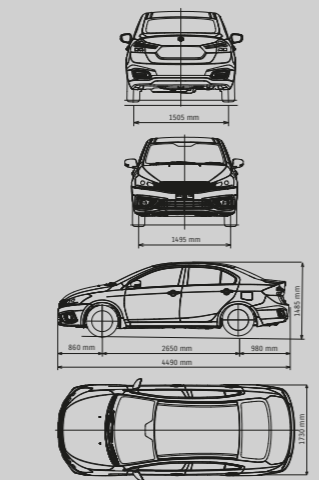

LEGEND: (✓) Available; (X) Not Available

*Spare wheel material is steel & spare tyre is 185/65 R15. **Some parts of the Leather Appointed Seat Upholstery contains man-made material.

NEXA Safety Shield Standard Across All Variants	■ SUZUKI-TECT BODY			
	■ DUAL FRONT AIRBAGS	■ ABS WITH EBD	■ SEAT BELT PRE-TENSIONERS WITH FORCE LIMITERS	■ ISOFIX CHILD SEAT ANCHORAGES
	■ PEDESTRIAN PROTECTION COMPLIANCE	■ FULL FRONTAL IMPACT COMPLIANCE, FRONTAL OFFSET IMPACT COMPLIANCE, SIDE IMPACT COMPLIANCE		

AVAILABLE COLOURS				
Prme. Celestial Blue				
Prme. Opulent Red (Not Available in Alpha)				
Prme. Dignity Brown (Not Available in Alpha)				
Prl. Midnight Black				
Prme. Grandeur Gray				
Prme. Splendid Silver				
Prl. Arctic White				
Prme. Dignity Brown + Black Roof (Alpha only)				
Prme. Opulent Red + Black Roof (Alpha only)				
Prme. Grandeur Gray + Black Roof (Alpha only)